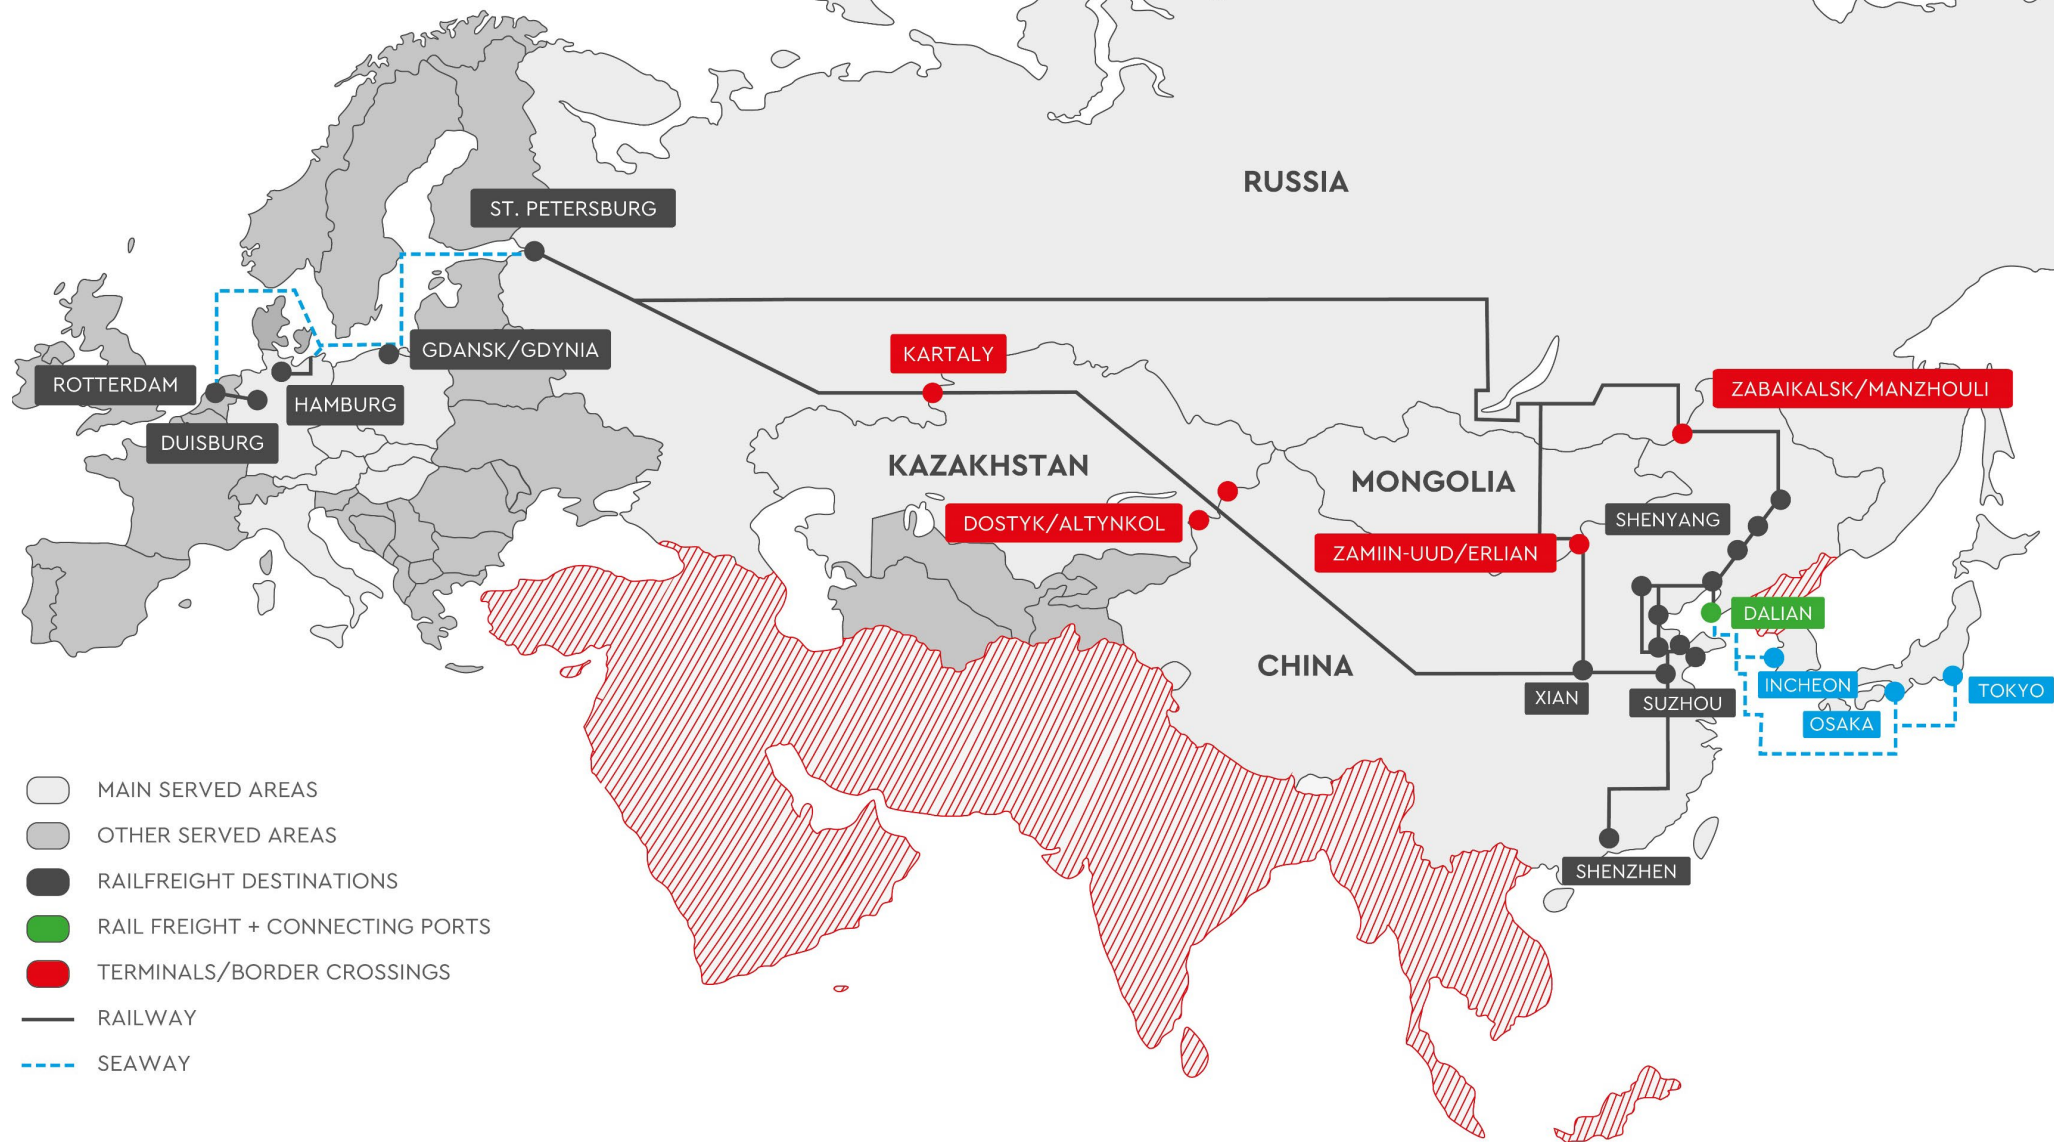

Borderless Solutions. Thinking Ahead.

ST. PETERSBURG

Westbound and Eastbound

DEC 2021

FAR EAST LAND BRIDGE

Member of RZD Business Asset 

ST. PETERSBURG SERVICE OVERVIEW

ADVANTAGES

- **Reduced complexity:** Only one gauge change, only one country in rail transit.
- **Predictable lead time:** Limitation of interfaces down to two (CHN gauge change and mode change rail/sea).
- **Direct production:** Close cooperation with Chinese Platform Company, Russian Railways/UTLC and SAMSKIP.
- **USP:** FELB is a member of RZD Group.