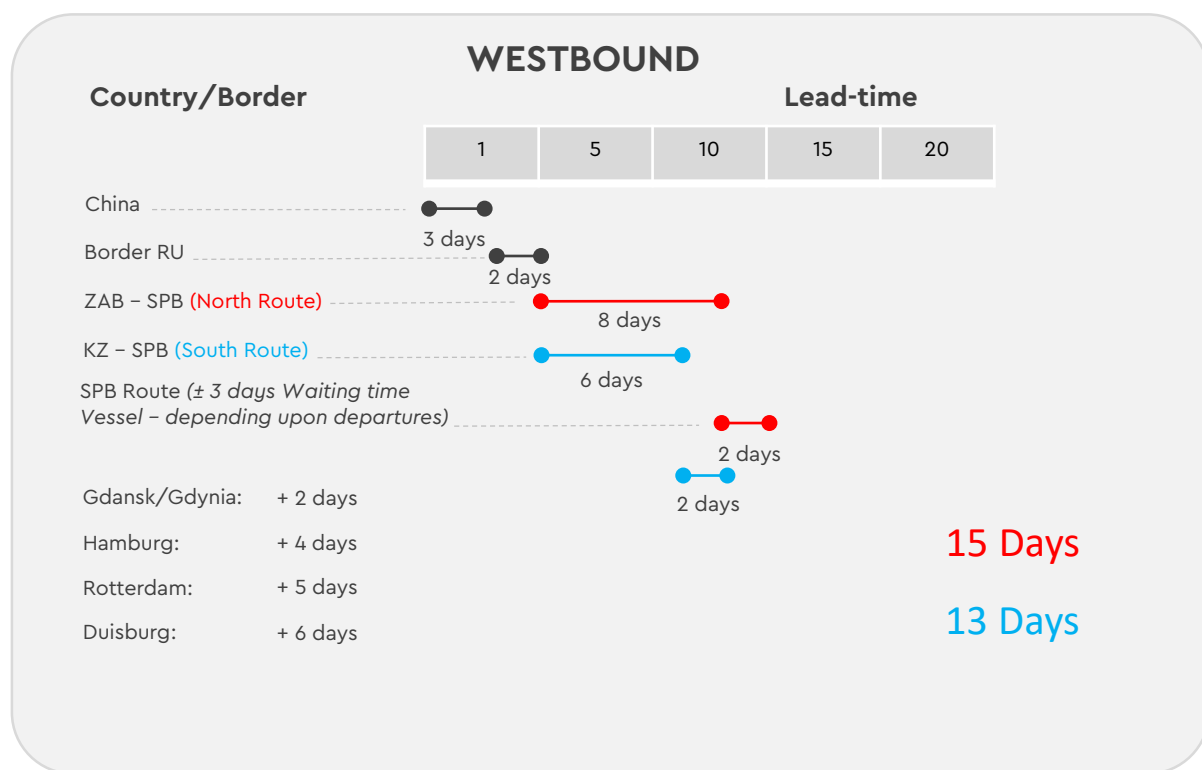

Borderless Solutions. Thinking Ahead.

ST. PETERSBURG

Westbound and Eastbound

DEC 2021

FAR EAST LAND BRIDGE

Member of RZD Business Asset 

ST. PETERSBURG SERVICE OVERVIEW

ADVANTAGES

- **Reduced complexity:** Only one gauge change, only one country in rail transit.
- **Predictable lead time:** Limitation of interfaces down to two (CHN gauge change and mode change rail/sea).
- **Direct production:** Close cooperation with Chinese Platform Company, Russian Railways/UTLC and SAMSKIP.
- **USP:** FELB is a member of RZD Group.