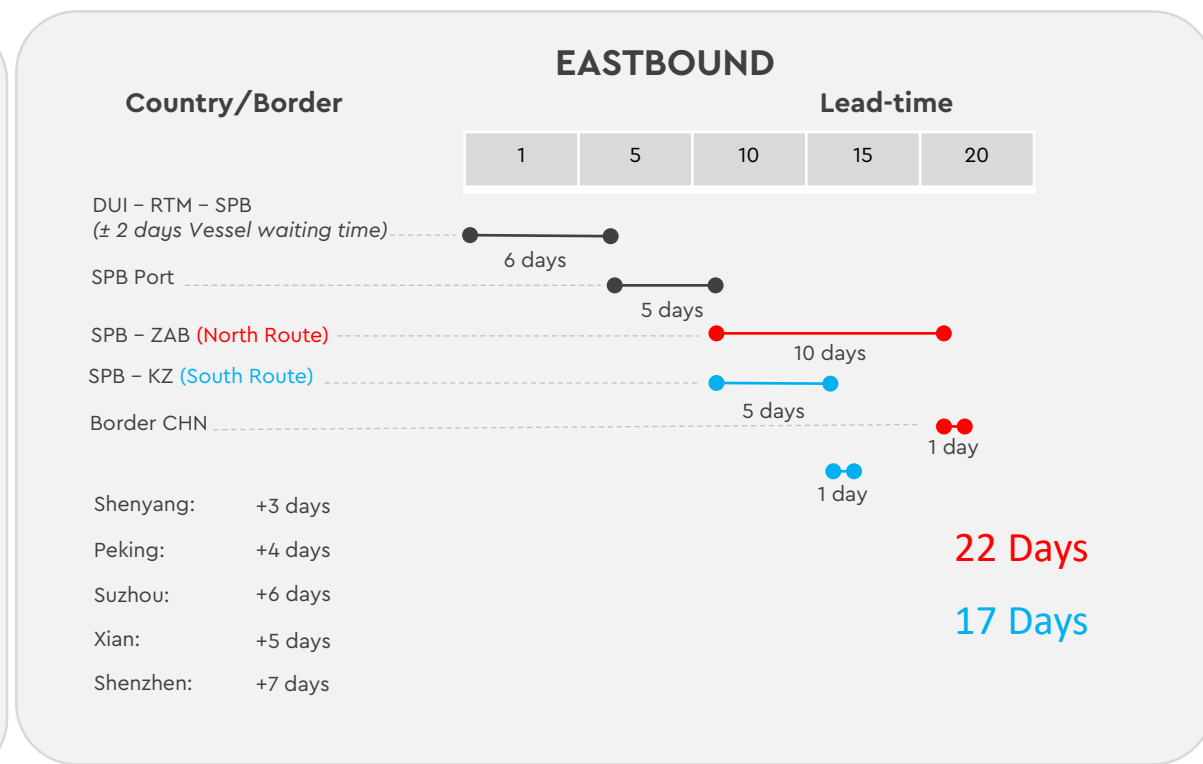

Borderless Solutions. Thinking Ahead.

ST. PETERSBURG

Westbound and Eastbound

DEC 2021

FAR EAST LAND BRIDGE

Member of RZD Business Asset 

ST. PETERSBURG SERVICE OVERVIEW

ADVANTAGES

- **Reduced complexity:** Only one gauge change, only one country in rail transit.
- **Predictable lead time:** Limitation of interfaces down to two (CHN gauge change and mode change rail/sea).
- **Direct production:** Close cooperation with Chinese Platform Company, Russian Railways/UTLC and SAMSKIP.
- **USP:** FELB is a member of RZD Group.